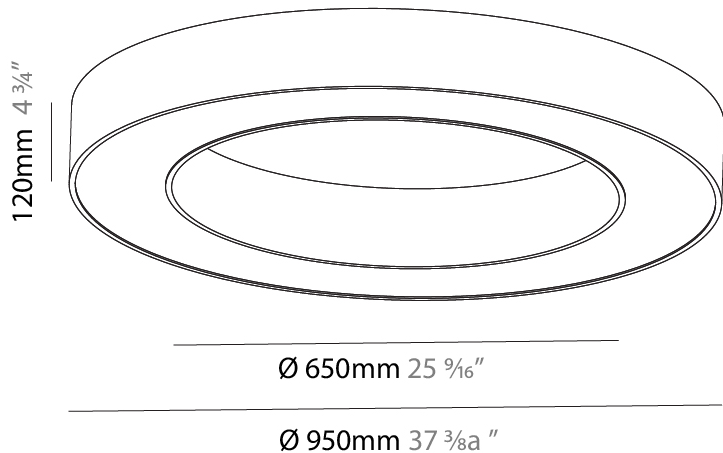

1. To build a product code in our configurator select the specify button on the base model # product page
2. To build a manual product code on this datasheet choose from the options listed below in blue font and add the suffix to the base model #

GENERAL

Series: Glorious
Subseries: Glorious
Brand: Prolight
Division: Architectural
Mounting Type: Surface
Mounting Location: Ceiling
Subcategory: Ambient

PHYSICAL

Shape: Round
Diameter (mm): 950
Diameter (in): 37 ³/₈
Height (mm): 120
Height (in): 4 ³/₄
Light Distribution: Direct
Weight (kg): 8.94
Weight (lbs): 19.67
Diffuser: PMMA - Opal or Micro-Prism
Fixture Finish: SSR / BKV / CWI / CRY / HAB / UFT / ITA / RUA / FTG / MYG / LOD / PUS / FRO / FUP / KIA / POP / BLS / SPG / MEY / GOH / GUM / CHC / COM / ABZ / JAG / OBR / MOS / ROR
Fixture Material: Aluminum

ELECTRICAL

Lamp Type: LED (Zhaga Standard)
Input Wattage (W): 45
Total Output Wattage (W): 36 / 28.8 (3500K)
Dimming: Non-Dimming / Phase Dimming (120Vac only) / 0-10V Dimming
Driver Included: Yes
Driver Location: Integrated
Driver Type: Constant Current - 120 / 277Vac
Driver Class: Class 2
Input Voltage (V): 120 - 277
Constant Current (MA): 350 / 900 (3500K)

LED

Color Temperature (°K): 3000 / 3500 / 4000
Max. Delivered Lumen (lm): 4150 / 4302 / 4390
CRI: >80 CRI
Efficiency (%): 65
Lamp Life (hrs): 50000

OPTICAL

RATINGS AND CERTIFICATIONS

Certified By: Certified for North American Standards
IP rating: IP20